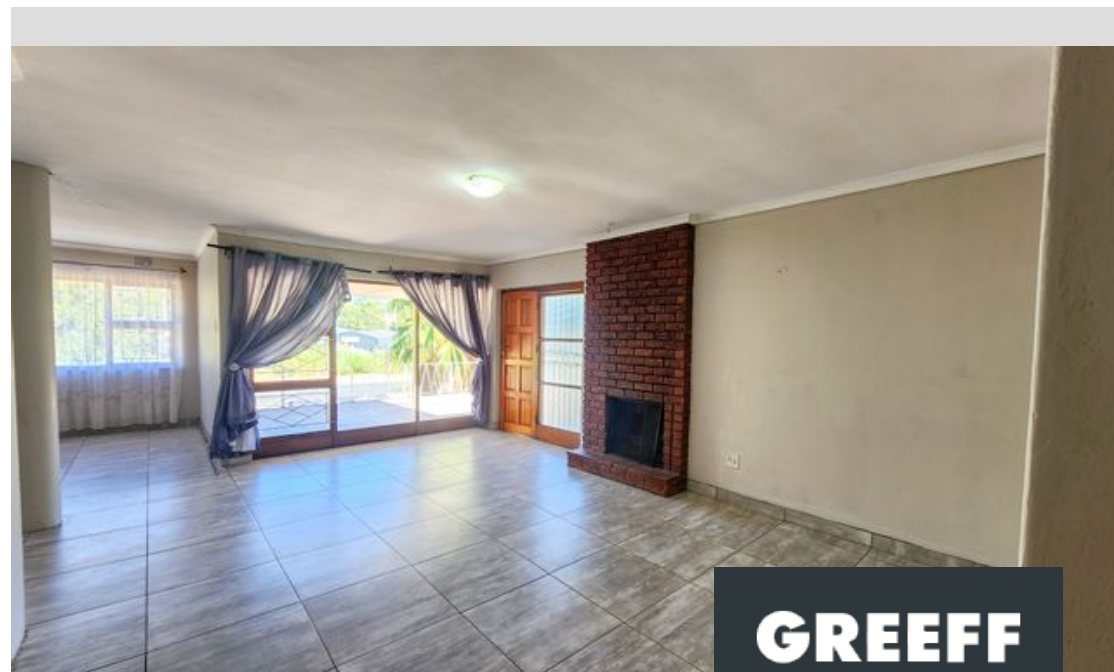

● Paarl, **Charleston Hill**

GREEFF

CHRISTIE'S
INTERNATIONAL REAL ESTATE