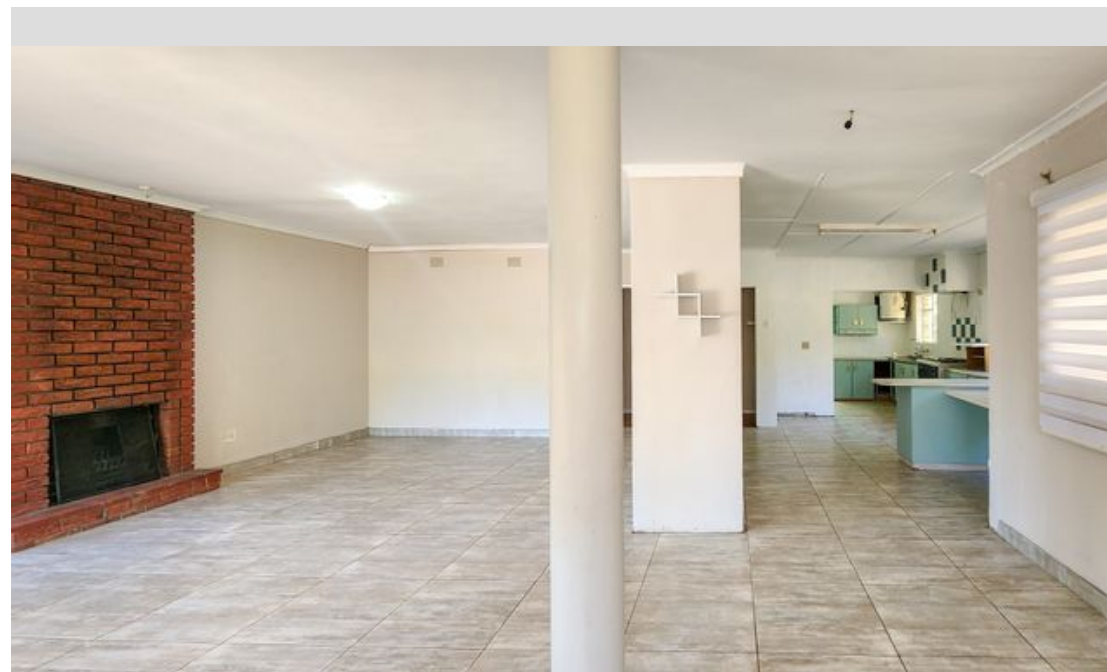

Web Ref RL22199
<https://www.greeff.co.za>