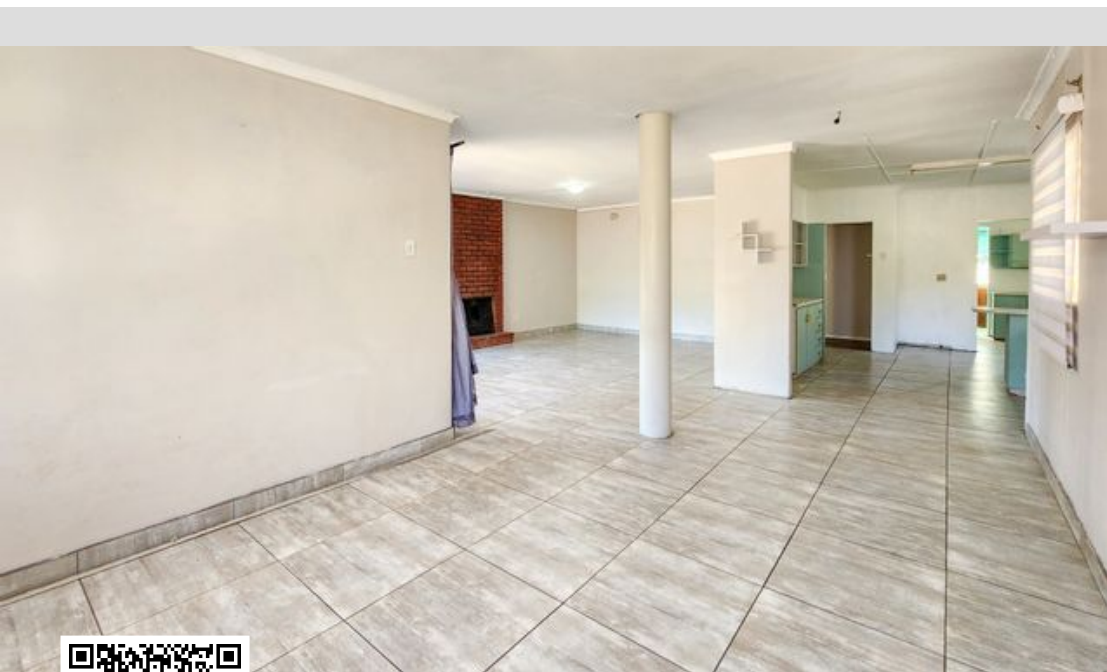

Web Ref RL22199
<https://www.greeff.co.za>