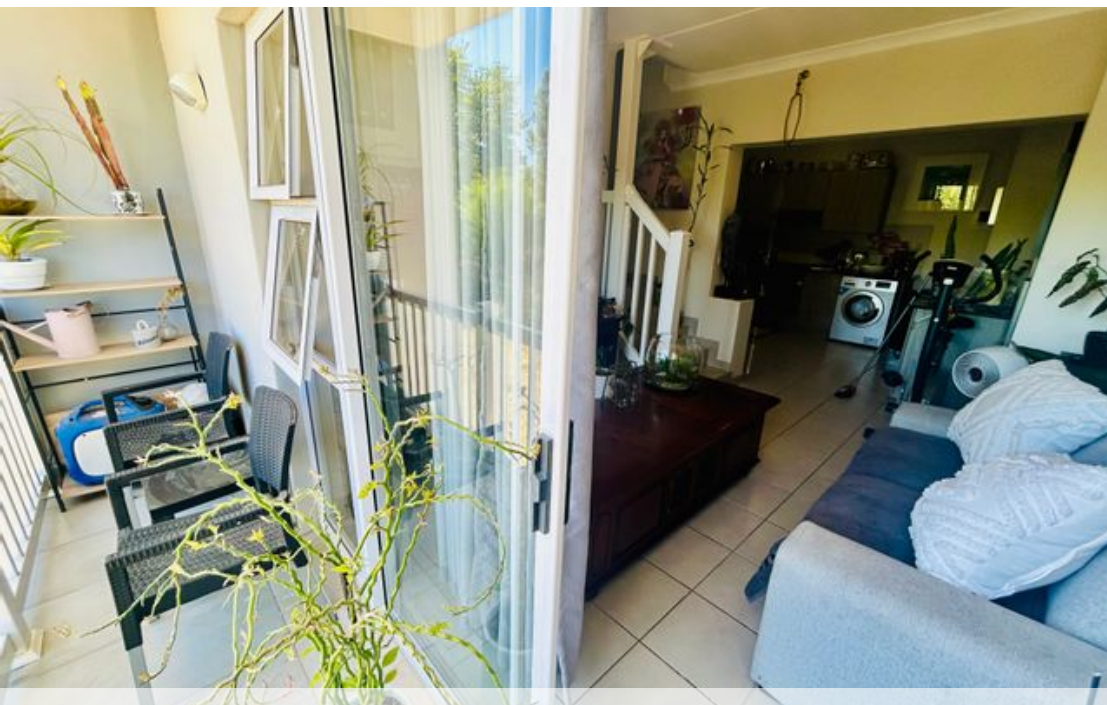

● Paarl, Klein Parys

GREEFF

CHRISTIE'S
INTERNATIONAL REAL ESTATE