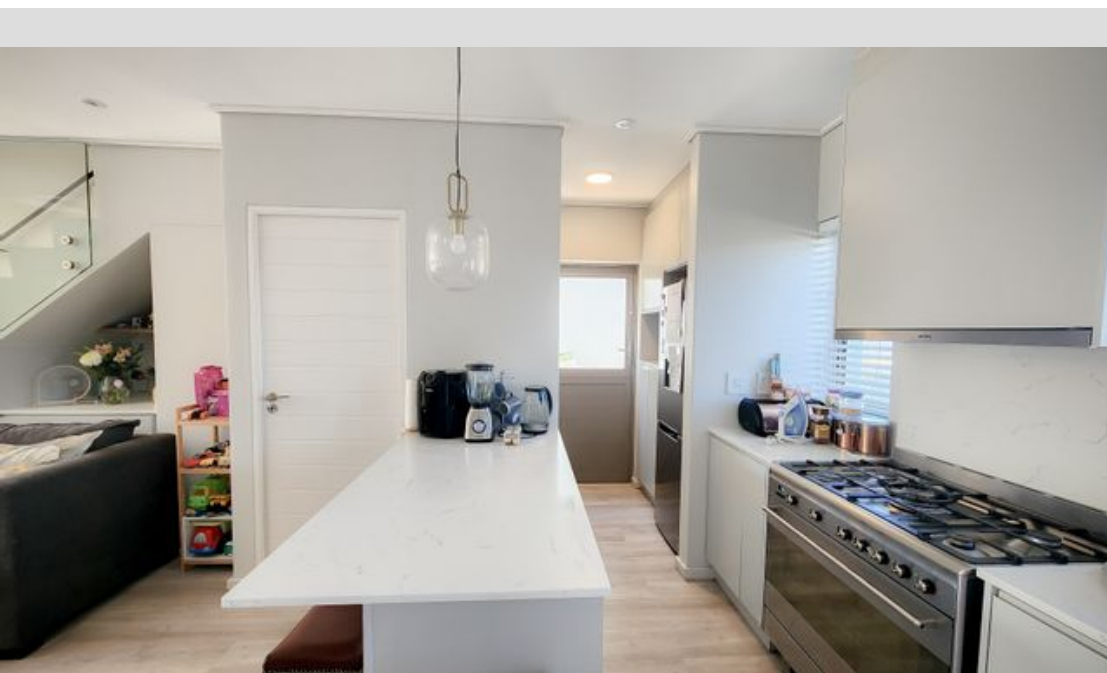

● Paarl, Paarl South

GREEFF

CHRISTIE'S
INTERNATIONAL REAL ESTATE