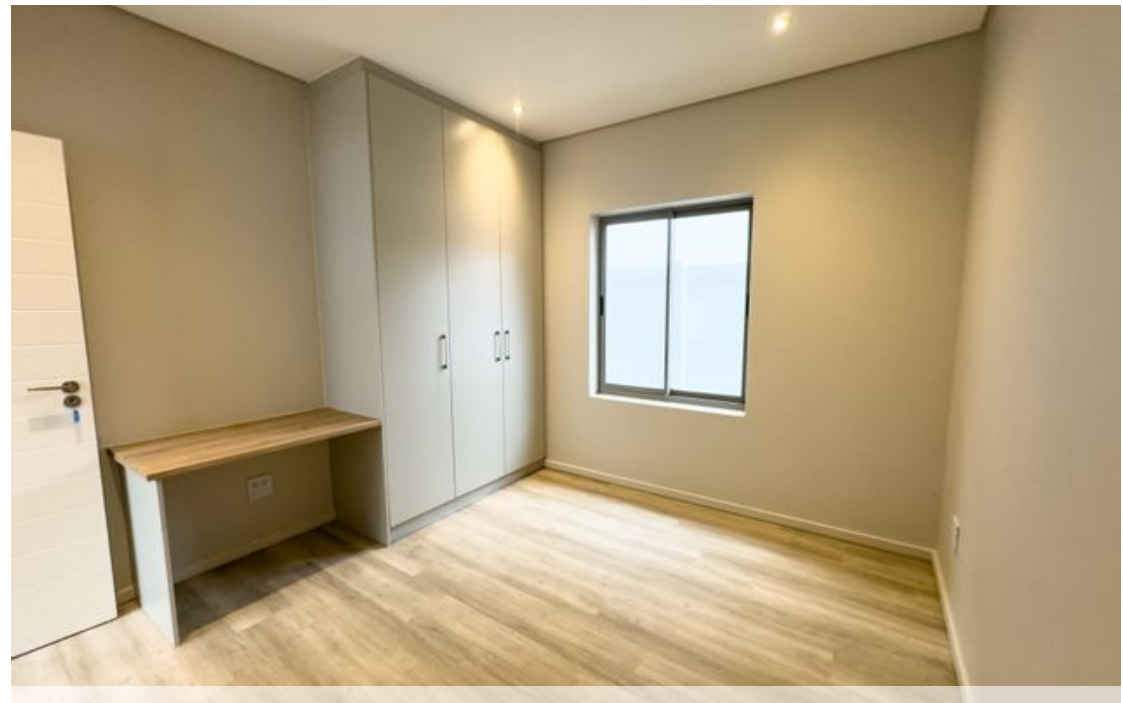

Web Ref RL24359
<https://www.greeff.co.za>